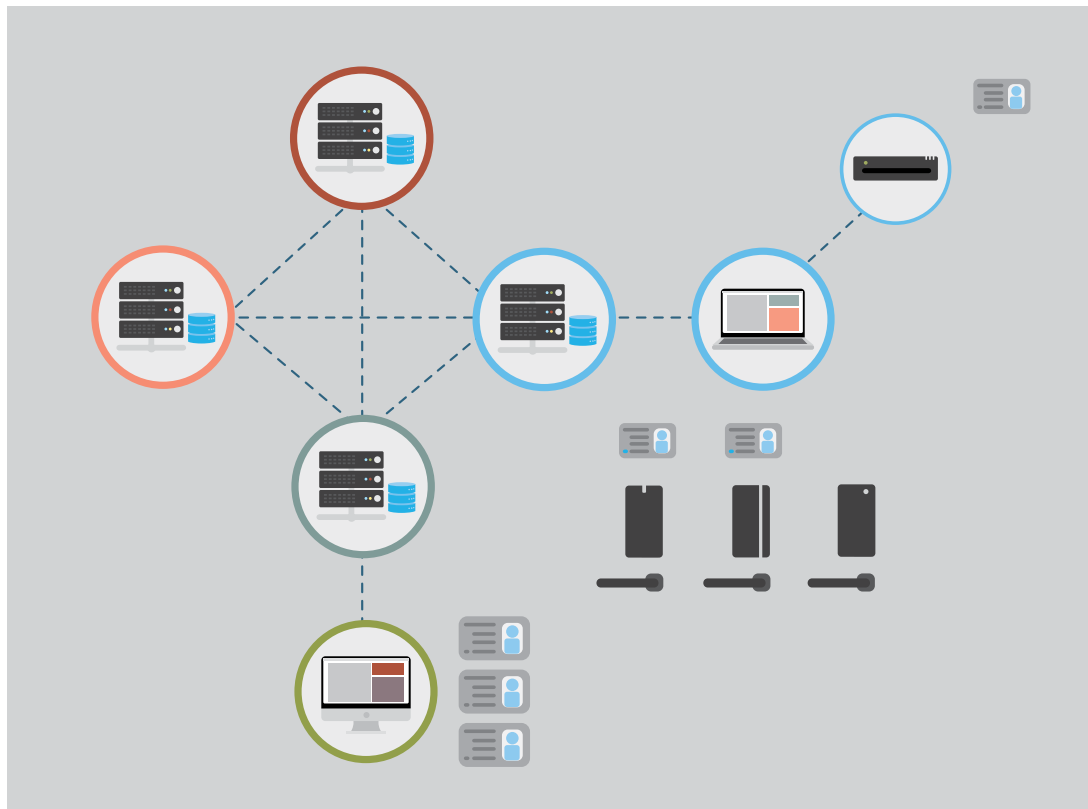

PERSONA Campus™ Online Capabilities

Feature	Benefit
Intuitive browser-based application	• Easily accessible from any location • Needs little or no training
Multi-user SQL server	• Scalable from a single PC to a global network • Provides speed and ease of integration
Auto-discovery	• Simplifies configuration of new devices
Open architecture	• Ensures easy integration with other systems and allows code modification
Complete customization	• Provides flexibility to suit staff needs
Configurable alarm notification via client application, web browser and email	• Enables immediate response to events
Partitioned database	• Allows you to separate objects such as readers, cards, cardholders, and event data (including alarms) • Ideal for multi-departmental systems
Threat level management	• Allows designated staff members to secure the campus in the event of a threat or incident • Enables lockdown of one or multiple buildings in the push of a button
Advanced reporting tool	• Provides complete system visibility and flexible reporting options
Role-based security	• Facilitates granting and revoking privileges
Escape Return functionality	• Offers compliance for residential requirements in Canada

Comprehensive Campus Solutions

- Industry leading offline solution
- IEEE 802.11b/g/n WiFi locks
- IEEE 802.3af Power over Ethernet locks
- HID® VertX EVO™ networked access controllers

ASSA ABLOY is the global leader in door opening solutions, dedicated to satisfying end-user needs for security, safety and convenience

Copyright © 2015, ASSA ABLOY Inc. All rights reserved. Reproduction in whole or in part without the express written permission of ASSA ABLOY Inc. is prohibited.

Effective 3/2015
2500-2490